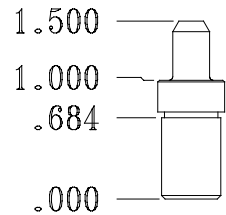

P-100

PB-101

REF# MA1003-6

PB-102

(OLD PART# PB312)

PULL DOWELL PIN W/ FLAT & DRILL BUSHING

P-103

REF# 900399