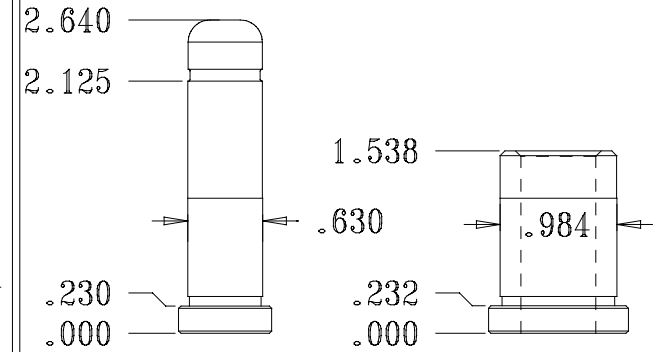

B-106

USED WITH A P3000 PORTER PIN

P-107

USED WITH B-123 (SHOWN ABOVE)

PB-108

PB-109

SIDEL STYLE (1144 MATERIAL)

PB-110