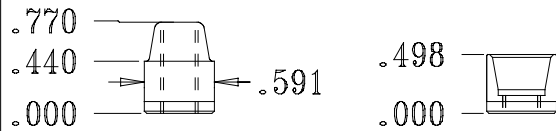

B-106

USED WITH A P3000 PORTER PIN

P-107

USED WITH B-123 (SHOWN ABOVE)

PB-108

PB-109

SIDEL STYLE (1144 MATERIAL)

PB-110