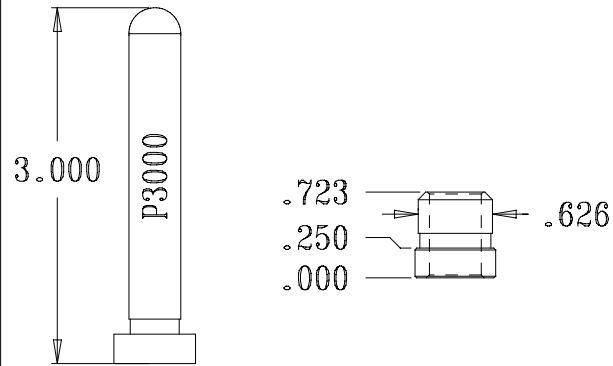

B-106

USED WITH A P3000 PORTER PIN

P-107

USED WITH B-123 (SHOWN ABOVE)

PB-108

PB-109

SIDEL STYLE (1144 MATERIAL)

PB-110