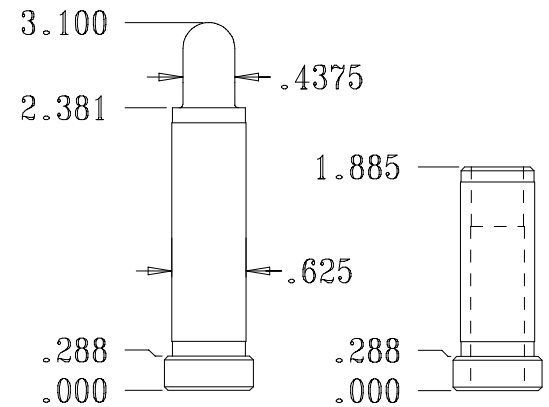

B-106

USED WITH A P3000 PORTER PIN

P-107

USED WITH B-123 (SHOWN ABOVE)

PB-108

PB-109

SIDEL STYLE (1144 MATERIAL)

PB-110

PB-111

P-125 AND A B-120