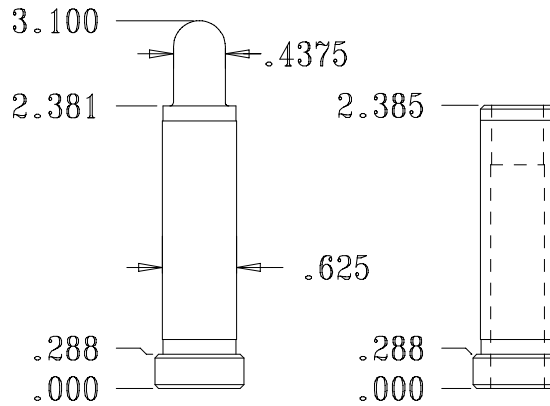

P-124

(OLD PART# P2620T)

SAME AS P-119 W/ TAPERED PIN
USED WITH B-119, B-121, AND B-122

PB-125

(OLD PART# PB25)

PB-126

(OLD PART# PB500)

PULL DOWELL PIN W/FLAT & DRILL BUSHING

P-127

(OLD PART# P500-1750)

USED WITH B-126 (SHOWN ABOVE)
PULL DOWELL PIN W/FLAT & DRILL BUSHING

PB-128

(OLD PART# PB28)

BAKER STYLE PINS AND BUSHINGS

PB-130

(OLD PART# PB30)