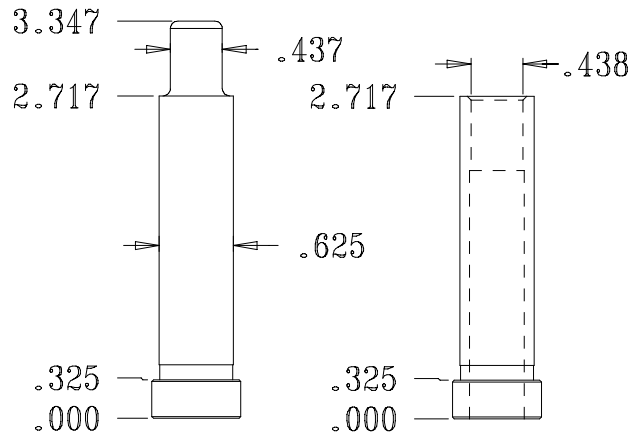

P-124

(OLD PART# P2620T)

SAME AS P-119 W/ TAPERED PIN
USED WITH B-119, B-121, AND B-122

PB-125

(OLD PART# PB25)

PB-126

(OLD PART# PB500)

PULL DOWELL PIN W/FLAT & DRILL BUSHING

P-127

(OLD PART# P500-1750)

USED WITH B-126 (SHOWN ABOVE)
PULL DOWELL PIN W/FLAT & DRILL BUSHING

PB-128

(OLD PART# PB28)

BAKER STYLE PINS AND BUSHINGS

PB-130

(OLD PART# PB30)