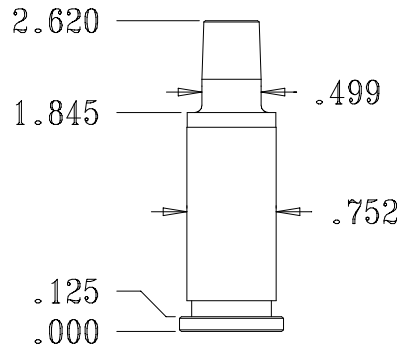

P-124

(OLD PART# P2620T)

SAME AS P-119 W/ TAPERED PIN
USED WITH B-119, B-121, AND B-122

PB-125

(OLD PART# PB25)

PB-126

(OLD PART# PB500)

PULL DOWELL PIN W/FLAT & DRILL BUSHING

P-127

(OLD PART# P500-1750)

USED WITH B-126 (SHOWN ABOVE)
PULL DOWELL PIN W/FLAT & DRILL BUSHING

PB-128

(OLD PART# PB28)

BAKER STYLE PINS AND BUSHINGS

PB-130

(OLD PART# PB30)